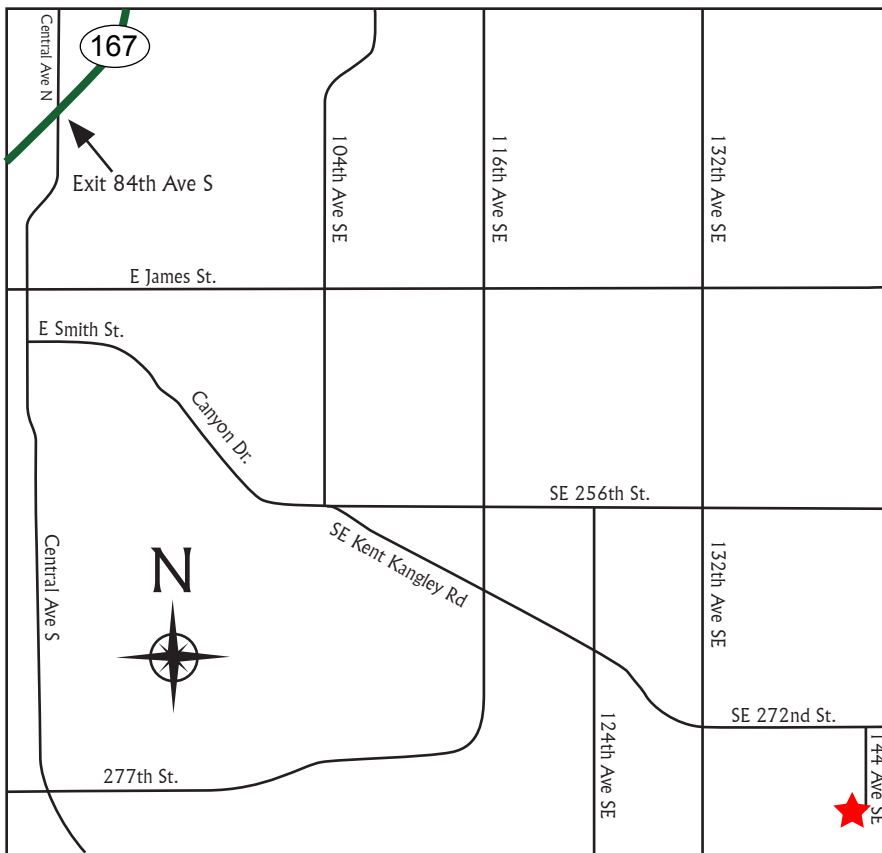

Directions To: Lexington Estates

From I-405 Southbound

- START** **1:** Start by traveling Southbound on I-405 take exit 2a onto Hwy 167 toward Kent/Auburn
- ↑** **2:** Take the 84th Ave S/N Central Ave exit. 0.1 miles
- ←** **3:** Turn left on 84th Ave St. 0.1 miles
- ↑** **4:** Continue onto Central Ave N. 1.0 miles
- ←** **5:** Turn left on E Smith St. 1.7 miles
- ↗** **6:** Slight right at SE Kent Kangley Rd. 2.0 miles
- ↑** **7:** Continue onto SE 272nd St. 0.7 miles
- **8:** Turn right at 144th Ave SE. 0.4 miles
- END** **9:** End at SE 278th St. and 144th Ave SE
Kent, WA 98042, US